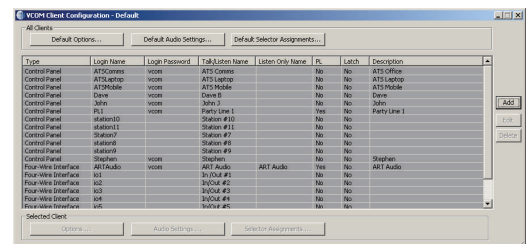

Control Panel GUI

The VCOM Control Panel software replicates the layout of a hardware intercom panel with buttons for ISO and Party Line talk/listen circuits as well as IFB address.

Buttons can also be:

- program monitor (from audio in);
- VOG /Stage Announce (audio out);
- phone line (dial out or answer inbound call);
 - 2-Way radio (including talk key);
- GPIO control by /over other equipment (ie: call light, Tx key, start/stop. etc.)

Mini-PC
7" touch LCD
panel available

Ultra-Mobile PC
w/ Touch Screen

VCom can easily bridge hardware intercoms from any manufacturer

Any intranet or internet connected Desktop, Laptop (or MAC w/ Bootcamp) or Pocket PC anywhere in the world can access a VCOM matrix for reliable intercom & IFB communications. Any VCOM computer on the network can have a 4-Wire interface accessible from any other Vcom computer.

Administration software controls and monitors a VCOM matrix from anywhere

Wohler Touch-Comm

Matrix Hosting Services available

ATS
COMMUNICATIONS
AT5COMMS.COM 301-754-2871

PDA /
Smart Phone

PRICING	
VCOM Virtual Matrix Port License (purchase) (includes Control Panel & Virtual Matrix Software)	\$895.00/Port
Virtual Matrix Hosting Service Our Server, at our data center (After license purchase)	\$250/week \$2400 /Year
VCOM Rental License purchase not required, Hosted on our server	\$50 /Port /Day
Mini PC w/Port License (includes Software) Embedded OS & App software, no moving parts Rack mount Touch Screen available	\$1356.00
Ultra Mobile PC for hand held or rack mounting & 7" Screen	Call