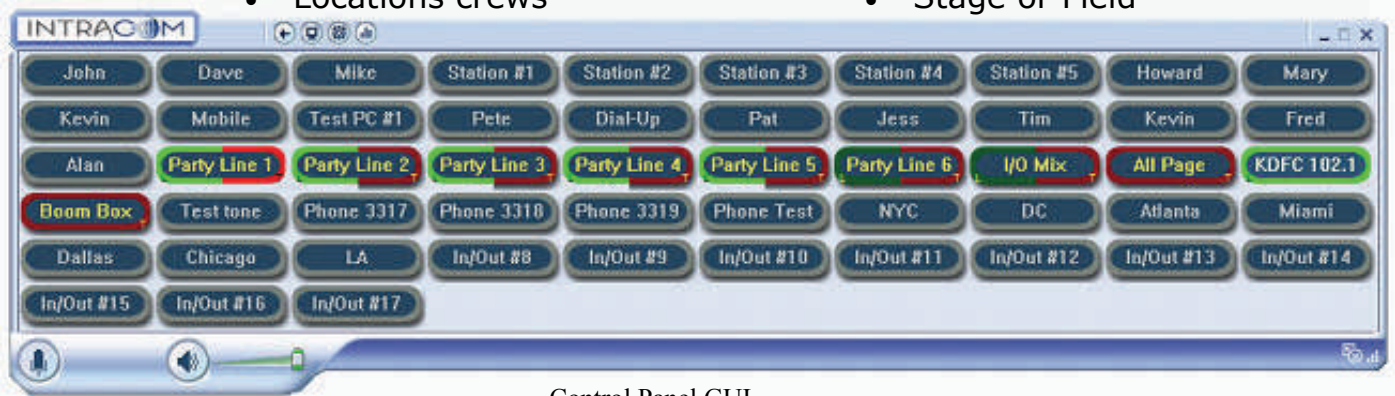

INTRACOM

Now you can easily, simply & quickly connect or extend intercom or IFB stations to:

- Another control room (local or distant)
- Offices anywhere
- ENG /SAT trucks
- Transmitter sites
- Locations crews
- Inter Continental IFB w/ fractional delay time
- Any laptop w/internet service
- Mobile production offices
 - Moving vehicles
 - Stage or Field

Control Panel GUI

The VCOM Control Panel software replicates the layout of a hardware intercom panel with buttons for ISO and Party Line talk/listen circuits as well as IFB address.

Buttons can also be:

- program monitor (from audio in);
- VOG /Stage Announce (audio out);
- phone line (dial out or answer inbound call);
 - 2-Way radio (including talk key);
- GPIO control by /over other equipment (ie: call light, Tx key, start/stop. etc.)

Mini-PC
7" touch LCD
panel available

Ultra-Mobile PC
w/ Touch Screen

VCom can easily bridge hardware intercoms from any manufacturer

Any intranet or internet connected Desktop, Laptop (or MAC w/ Bootcamp) or Pocket PC anywhere in the world can access a VCOM matrix for reliable intercom & IFB communications. Any VCOM computer on the network can have a 4-Wire interface accessible from any other Vcom computer.