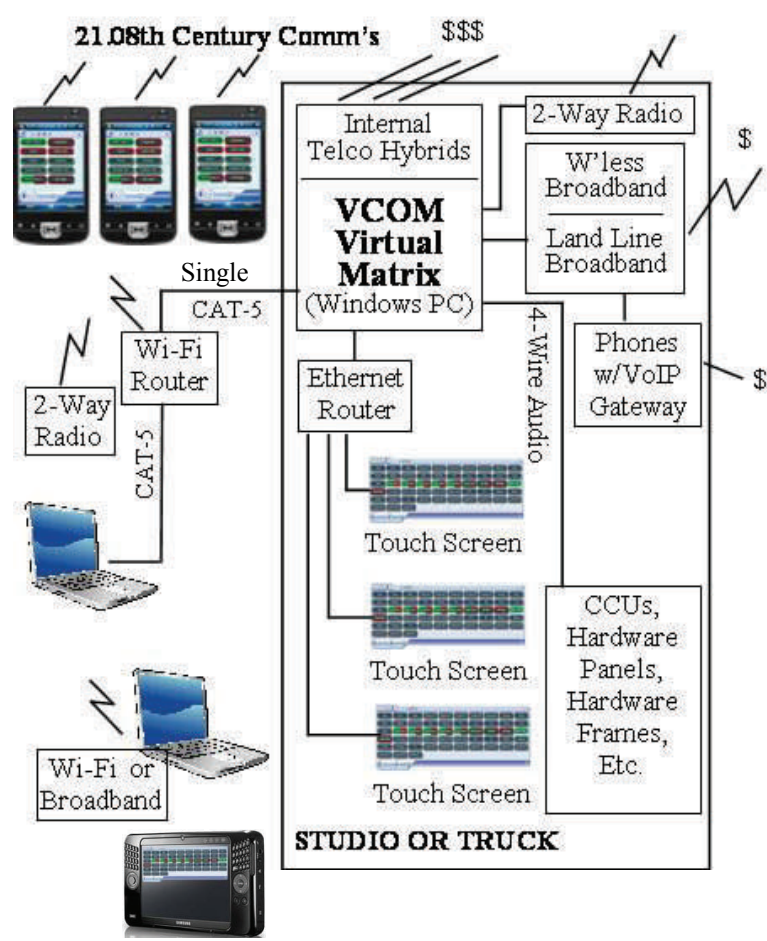

Control Panel GUI

The VCOM Control Panel software replicates the layout of a hardware intercom panel with buttons for ISO and Party Line talk/listen circuits as well as IFB address.

Buttons can also be:

- program monitor (from audio in);
- VOG /Stage Announce (audio out);
- phone line (dial out or answer inbound call);
 - 2-Way radio (including talk key);
- GPIO control by /over other equipment (ie: call light, Tx key, start/stop. etc.)

Mini-PC
7" touch LCD
panel available

Ultra-Mobile PC
w/ Touch Screen

VCom can easily bridge hardware intercoms from any manufacturer

Any intranet or internet connected Desktop, Laptop (or MAC w/ Bootcamp) or Pocket PC anywhere in the world can access a VCOM matrix for reliable intercom & IFB communications. Any VCOM computer on the network can have a 4-Wire interface accessible from any other Vcom computer.

Administration software controls and monitors a VCOM matrix from anywhere

Wohler Touch-Comm

Matrix Hosting Services available

ATS
COMMUNICATIONS
AT5COMMS.COM 301-754-2871

PDA /
Smart Phone

PRICING	
VCOM Virtual Matrix Port License (purchase) (includes Control Panel & Virtual Matrix Software)	\$895.00/Port
Virtual Matrix Hosting Service Our Server, at our data center (After license purchase)	\$250/week \$2400 /Year
VCOM Rental License purchase not required, Hosted on our server	\$50 /Port /Day
Mini PC w/Port License (includes Software) Embedded OS & App software, no moving parts Rack mount Touch Screen available	\$1356.00
Ultra Mobile PC for hand held or rack mounting & 7" Screen	Call