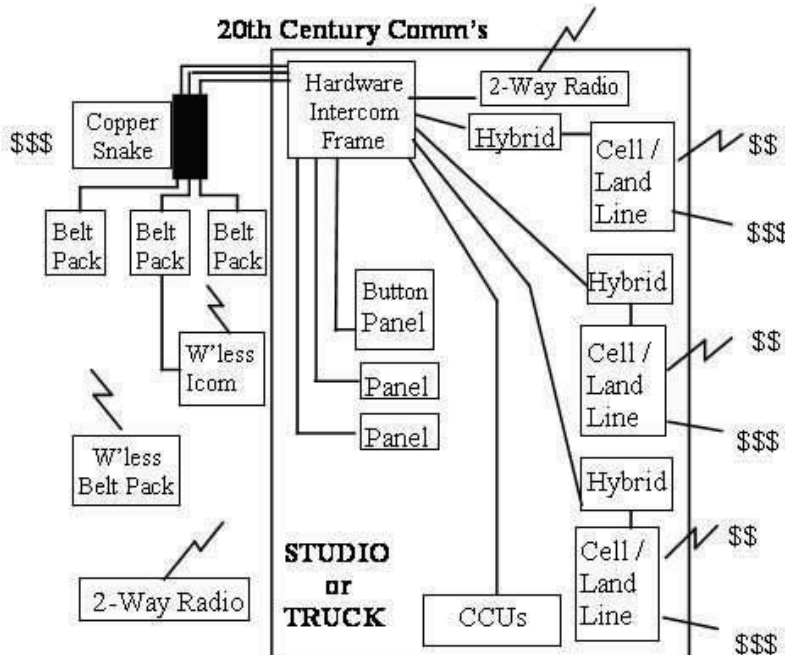

Control Panel GUI

The VCOM Control Panel software replicates the layout of a hardware intercom panel with buttons for ISO and Party Line talk/listen circuits as well as IFB address.

Buttons can also be:

Mini-PC
7" touch LCD
panel available

Ultra-Mobile PC
w/ Touch Screen

VCom can easily bridge hardware intercoms from any manufacturer

Any intranet or internet connected Desktop, Laptop (or MAC w/ Bootcamp) or Pocket PC anywhere in the world can access a VCOM matrix for reliable intercom & IFB communications. Any VCOM computer on the network can have a 4-Wire interface accessible from any other Vcom computer.

Administration software controls and monitors a VCOM matrix from anywhere

Wohler Touch-Comm

Matrix Hosting Services available

ATS
COMMUNICATIONS
AT5COMMS.COM 301-754-2871

PDA /
Smart Phone

PRICING	
VCOM Virtual Matrix Port License (purchase) (includes Control Panel & Virtual Matrix Software)	\$895.00/Port
Virtual Matrix Hosting Service Our Server, at our data center (After license purchase)	\$250/week \$2400 /Year
VCOM Rental License purchase not required, Hosted on our server	\$50 /Port /Day
Mini PC w/Port License (includes Software) Embedded OS & App software, no moving parts Rack mount Touch Screen available	\$1356.00
Ultra Mobile PC for hand held or rack mounting & 7" Screen	Call