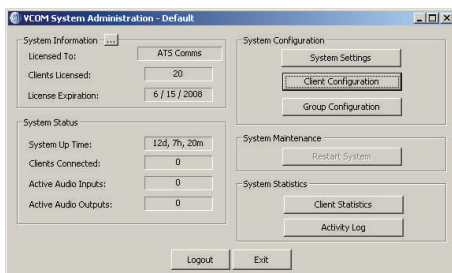

Mini-PC
7" touch LCD
panel available

Ultra-Mobile PC
w/ Touch Screen

VCom can easily bridge hardware intercoms from any manufacturer

Any intranet or internet connected Desktop, Laptop (or MAC w/ Bootcamp) or Pocket PC anywhere in the world can access a VCOM matrix for reliable intercom & IFB communications. Any VCOM computer on the network can have a 4-Wire interface accessible from any other Vcom computer.

Administration software controls and monitors a VCOM matrix from anywhere

Wohler Touch-Comm

Matrix Hosting Services available

ATS
COMMUNICATIONS
AT5COMMS.COM 301-754-2871

PDA /
Smart Phone

PRICING	
VCOM Virtual Matrix Port License (purchase) (includes Control Panel & Virtual Matrix Software)	\$895.00/Port
Virtual Matrix Hosting Service Our Server, at our data center (After license purchase)	\$250/week \$2400 /Year
VCOM Rental License purchase not required, Hosted on our server	\$50 /Port /Day
Mini PC w/Port License (includes Software) Embedded OS & App software, no moving parts Rack mount Touch Screen available	\$1356.00
Ultra Mobile PC for hand held or rack mounting & 7" Screen	Call