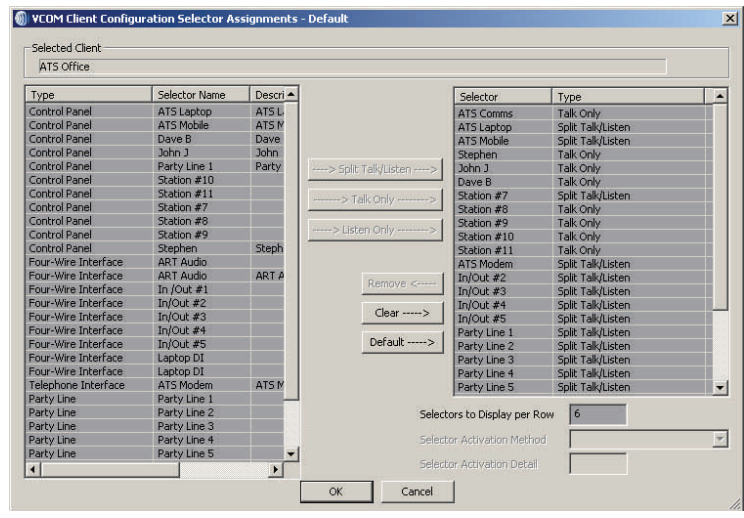

Control Panel GUI

The VCOM Control Panel software replicates the layout of a hardware intercom panel with buttons for ISO and Party Line talk/listen circuits as well as IFB address.

Buttons can also be:

Mini-PC
7" touch LCD
panel available

Ultra-Mobile PC
w/ Touch Screen

VCom can easily bridge hardware intercoms from any manufacturer

Any intranet or internet connected Desktop, Laptop (or MAC w/ Bootcamp) or Pocket PC anywhere in the world can access a VCOM matrix for reliable intercom & IFB communications. Any VCOM computer on the network can have a 4-Wire interface accessible from any other Vcom computer.

Administration software controls and monitors a VCOM matrix from anywhere

Wohler Touch-Comm

Matrix Hosting Services available

ATS
COMMUNICATIONS
AT5COMMS.COM 301-754-2871

PDA /
Smart Phone

PRICING	
VCOM Virtual Matrix Port License (purchase) (includes Control Panel & Virtual Matrix Software)	\$895.00/Port
Virtual Matrix Hosting Service Our Server, at our data center (After license purchase)	\$250/week \$2400 /Year
VCOM Rental License purchase not required, Hosted on our server	\$50 /Port /Day
Mini PC w/Port License (includes Software) Embedded OS & App software, no moving parts Rack mount Touch Screen available	\$1356.00
Ultra Mobile PC for hand held or rack mounting & 7" Screen	Call